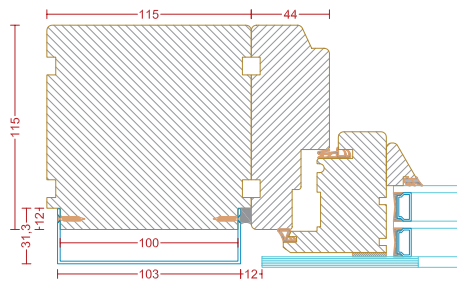

French door:

Min. width: 448 mm Max. width: 988 mm
Min. height: 1,848 mm Max. height: 2,453 mm

Type: Sidehung/sideguided window/french door, no mullion

Sidehung/sideguided window/french door with handle controlled brake. May optionally be delivered with floating mullion.

Sidehung window, no mullion:

Min. width: 843mm Max. width: 1,748 mm
Min. height: 713 mm Max. height: 1,843 mm

Sideguided window, no mullion:

Min. width : 656 mm Max. width: 1,743 mm
Min. height: 488 mm Max. height: 1,843 mm

Measurements:

Hights on handles	on the outer sash from	from the bottom
Sidehung/sideguided window/ french door	448 mm to 538 mm	224 mm
	538 mm to 674 mm	264 mm
	674 mm to 1,086 mm	224 mm
	1,086 mm to 1,138 mm	479 mm
	1,138 mm to 1,503 mm	539 mm
	1,503 mm to 1,713 mm	704 mm
	1,713 mm to 1,808 mm	759 mm
	from 1,808 mm	1,004 mm

A904

C901

M901

(Spandrel panel with a smooth panel on the inside and body-tinted glass on the outside)

Glaslux

A905 180° Corner post

Article no. L-GLX001

A906 90° Corner post