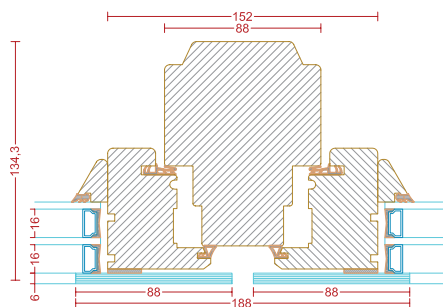

Sidehung window, no mullion:

Min. width: 843mm Max. width: 1,748 mm
Min. height: 713 mm Max. height: 1,843 mm

Sideguided window, no mullion:

Min. width : 656 mm Max. width: 1,743 mm
Min. height: 488 mm Max. height: 1,843 mm

Measurements:

Hights on handles	on the outer sash from	from the bottom
Sidehung/sideguided window/ french door	448 mm to 538 mm	224 mm
	538 mm to 674 mm	264 mm
	674 mm to 1,086 mm	224 mm
	1,086 mm to 1,138 mm	479 mm
	1,138 mm to 1,503 mm	539 mm
	1,503 mm to 1,713 mm	704 mm
	1,713 mm to 1,808 mm	759 mm
	from 1,808 mm	1,004 mm

Outward opening window/French door

A901

A901

A901

A904

A901

A901

A901

A904

C901

M901

(Spandrel panel with a smooth panel on the inside and body-tinted glass on the outside)

Glaslux

A905 180° Corner post

Article no. L-GLX001

A906 90° Corner post