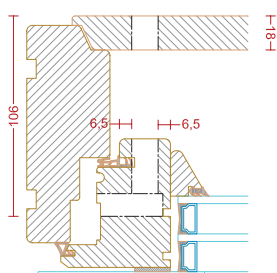

French door:

Min. width: 448 mm Max. width: 988 mm
Min. height: 1,848 mm Max. height: 2,453 mm

Type: Sidehung/sideguided window/french door, no mullion

Sidehung/sideguided window/french door with handle controlled brake. May optionally be delivered with floating mullion.

Sidehung window, no mullion:

Min. width: 843mm Max. width: 1,748 mm
Min. height: 713 mm Max. height: 1,843 mm

Sideguided window, no mullion:

Min. width : 656 mm Max. width: 1,743 mm
Min. height: 488 mm Max. height: 1,843 mm

Measurements:

Hights on handles	on the outer sash from	from the bottom
Sidehung/sideguided window/ french door	448 mm to 538 mm	224 mm
	538 mm to 674 mm	264 mm
	674 mm to 1,086 mm	224 mm
	1,086 mm to 1,138 mm	479 mm
	1,138 mm to 1,503 mm	539 mm
	1,503 mm to 1,713 mm	704 mm
	1,713 mm to 1,808 mm	759 mm
	from 1,808 mm	1,004 mm

Outward opening window/French door

A901

A901

A901

A904

A901

A901

A901