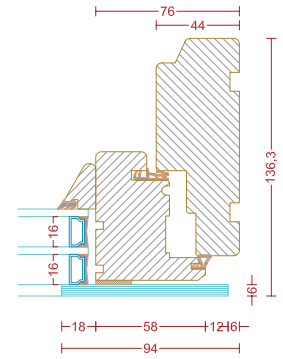

French door:

Min. width: 448 mm Max. width: 988 mm
Min. height: 1,848 mm Max. height: 2,453 mm

Type: Sidehung/sideguided window/french door, no mullion

Sidehung/sideguided window/french door with handle controlled brake. May optionally be delivered with floating mullion.

Sidehung window, no mullion:

Min. width: 843mm Max. width: 1,748 mm
Min. height: 713 mm Max. height: 1,843 mm

Sideguided window, no mullion:

Min. width : 656 mm Max. width: 1,743 mm
Min. height: 488 mm Max. height: 1,843 mm

Measurements:

Hights on handles	on the outer sash from	from the bottom
Sidehung/sideguided window/ french door	448 mm to 538 mm	224 mm
	538 mm to 674 mm	264 mm
	674 mm to 1,086 mm	224 mm
	1,086 mm to 1,138 mm	479 mm
	1,138 mm to 1,503 mm	539 mm
	1,503 mm to 1,713 mm	704 mm
	1,713 mm to 1,808 mm	759 mm
	from 1,808 mm	1,004 mm

Outward opening window/French door

A901

A901

A901

A904

A901

A901

A901