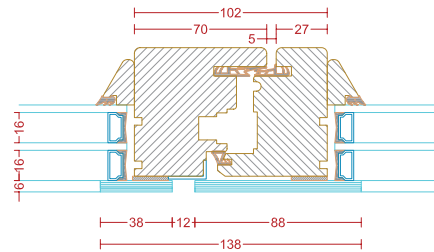

Sidehung window, no mullion:

Min. width: 843mm Max. width: 1,748 mm
Min. height: 713 mm Max. height: 1,843 mm

Sideguided window, no mullion:

Min. width : 656 mm Max. width: 1,743 mm
Min. height: 488 mm Max. height: 1,843 mm

Measurements:

Hights on handles	on the outer sash from	from the bottom
Sidehung/sideguided window/ french door	448 mm to 538 mm	224 mm
	538 mm to 674 mm	264 mm
	674 mm to 1,086 mm	224 mm
	1,086 mm to 1,138 mm	479 mm
	1,138 mm to 1,503 mm	539 mm
	1,503 mm to 1,713 mm	704 mm
	1,713 mm to 1,808 mm	759 mm
	from 1,808 mm	1,004 mm

Outward opening window/French door

A901

A901

A901

A904

A901

A901

A901

A904

C901

M901

(Spandrel panel with a smooth panel on the inside and body-tinted glass on the outside)

Glaslux

A905 180° Corner post

Article no. L-GLX001

A906 90° Corner post