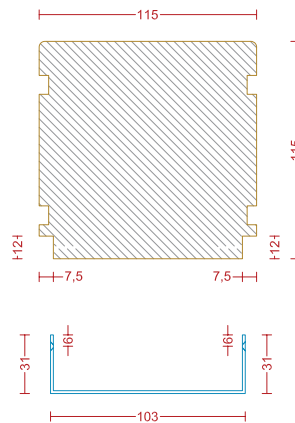

French door:

Min. width: 448 mm Max. width: 988 mm
Min. height: 1,848 mm Max. height: 2,453 mm

Type: Sidehung/sideguided window/french door, no mullion

Sidehung/sideguided window/french door with handle controlled brake. May optionally be delivered with floating mullion.

Sidehung window, no mullion:

Min. width: 843mm Max. width: 1,748 mm
Min. height: 713 mm Max. height: 1,843 mm

Sideguided window, no mullion:

Min. width : 656 mm Max. width: 1,743 mm
Min. height: 488 mm Max. height: 1,843 mm

Measurements:

Hights on handles	on the outer sash from	from the bottom
Sidehung/sideguided window/ french door	448 mm to 538 mm	224 mm
	538 mm to 674 mm	264 mm
	674 mm to 1,086 mm	224 mm
	1,086 mm to 1,138 mm	479 mm
	1,138 mm to 1,503 mm	539 mm
	1,503 mm to 1,713 mm	704 mm
	1,713 mm to 1,808 mm	759 mm
	from 1,808 mm	1,004 mm

A904

C901

M901

(Spandrel panel with a smooth panel on the inside and body-tinted glass on the outside)

Glaslux

A905 180° Corner post

Article no. L-GLX001

A906 90° Corner post