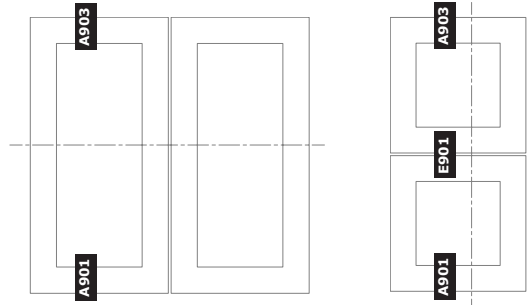

Outward opening window/french door