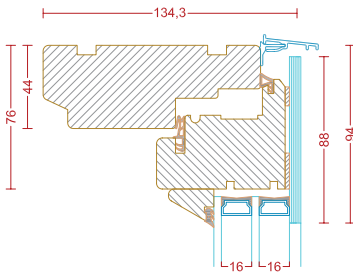

Glaslux

Vrogum has developed the ultimate window, which combines a unique design with maintenance free exterior and high technical values. The window is made with triple super low E (K-glass) glass with U-values from Ug-0,5 (standard Ug-0,9) and 6 mm toughened glass outside with 88 mm coloured edge. The outer pane overlaps the underlying timer frame and sash for a maintenance free exterior. Furthermore, the window is made with 2 weather seals for high wind and water tightness and sound insulation.

The window is delivered as sidehung with hinges and friction brake as well as sideguided and topguided, all with espagnolette locking and window handles. The hardware is made from stainless steel for high durability and security and live up to the standards for "Secured by Design".

A903