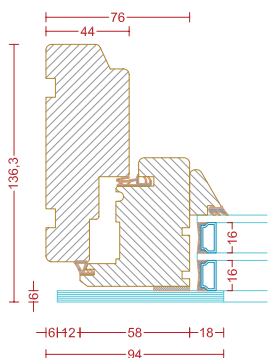

French door:

Min. width: 448 mm Max. width: 988 mm
Min. height: 1,848 mm Max. height: 2,453 mm

Type: Sidehung/sideguided window/french door, no mullion

Sidehung/sideguided window/french door with handle controlled brake. May optionally be delivered with floating mullion.

Sidehung window, no mullion:

Min. width: 843mm Max. width: 1,748 mm
Min. height: 713 mm Max. height: 1,843 mm

Sideguided window, no mullion:

Min. width : 656 mm Max. width: 1,743 mm
Min. height: 488 mm Max. height: 1,843 mm

Measurements:

Hights on handles	on the outer sash from	from the bottom
Sidehung/sideguided window/ french door	448 mm to 538 mm	224 mm
	538 mm to 674 mm	264 mm
	674 mm to 1,086 mm	224 mm
	1,086 mm to 1,138 mm	479 mm
	1,138 mm to 1,503 mm	539 mm
	1,503 mm to 1,713 mm	704 mm
	1,713 mm to 1,808 mm	759 mm
	from 1,808 mm	1,004 mm

Outward opening window/French door

A901

A901

A901

A904

A901

A901

A901