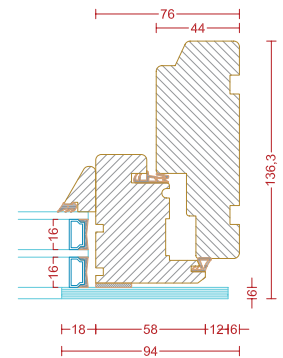

French door:

Min. width: 448 mm Max. width: 988 mm
Min. height: 1,848 mm Max. height: 2,453 mm

Type: Sidehung/sideguided window/french door, no mullion

Sidehung/sideguided window/french door with handle controlled brake. May optionally be delivered with floating mullion.

Sidehung window, no mullion:

Min. width: 843mm Max. width: 1,748 mm
Min. height: 713 mm Max. height: 1,843 mm

Sideguided window, no mullion:

Min. width : 656 mm Max. width: 1,743 mm
Min. height: 488 mm Max. height: 1,843 mm

Measurements:

Hights on handles	on the outer sash from	from the bottom
Sidehung/sideguided window/ french door	448 mm to 538 mm	224 mm
	538 mm to 674 mm	264 mm
	674 mm to 1,086 mm	224 mm
	1,086 mm to 1,138 mm	479 mm
	1,138 mm to 1,503 mm	539 mm
	1,503 mm to 1,713 mm	704 mm
	1,713 mm to 1,808 mm	759 mm
	from 1,808 mm	1,004 mm

Outward opening window/French door

A901

A901

A901

A904

A901

A901

A901