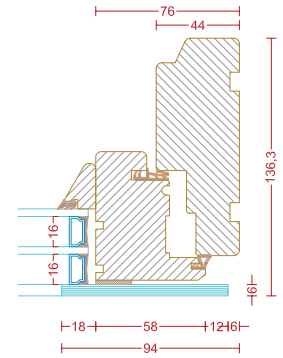

French door:

Min. width: 448 mm Max. width: 988 mm
Min. height: 1,848 mm Max. height: 2,453 mm

Type: Sidehung/sideguided window/french door, no mullion

Sidehung/sideguided window/french door with handle controlled brake. May optionally be delivered with floating mullion.

Sidehung window, no mullion:

Min. width: 843mm Max. width: 1,748 mm
Min. height: 713 mm Max. height: 1,843 mm

Sideguided window, no mullion:

Min. width : 656 mm Max. width: 1,743 mm
Min. height: 488 mm Max. height: 1,843 mm

Measurements:

Hights on handles	on the outer sash from	from the bottom
Sidehung/sideguided window/ french door	448 mm to 538 mm	224 mm
	538 mm to 674 mm	264 mm
	674 mm to 1,086 mm	224 mm
	1,086 mm to 1,138 mm	479 mm
	1,138 mm to 1,503 mm	539 mm
	1,503 mm to 1,713 mm	704 mm
	1,713 mm to 1,808 mm	759 mm
	from 1,808 mm	1,004 mm

Outward opening window/French door

A901

A901

A901

A904

A901

A901

A901