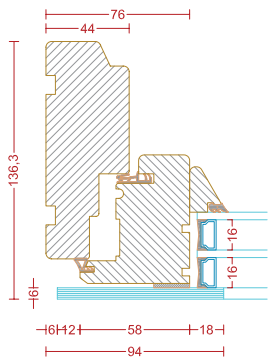

Measurements:

Hights on handles	on the outer sash from	from the bottom
Sidehung/sideguided window/ french door	448 mm to 538 mm	224 mm
	538 mm to 674 mm	264 mm
	674 mm to 1,086 mm	224 mm
	1,086 mm to 1,138 mm	479 mm
	1,138 mm to 1,503 mm	539 mm
	1,503 mm to 1,713 mm	704 mm
	1,713 mm to 1,808 mm	759 mm
	from 1,808 mm	1,004 mm

A901

A901

A901

A904

A901

A901

A901

A904

C901

M901

(Spandrel panel with a smooth panel on the inside and body-tinted glass on the outside)