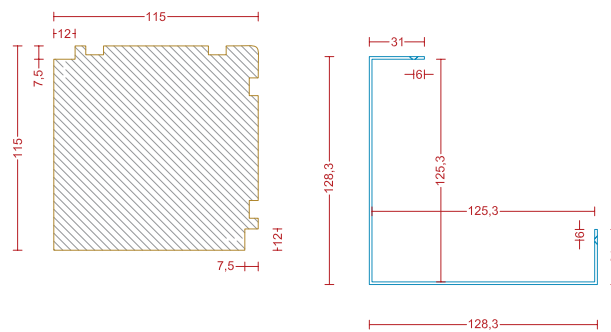

Glaslux

A905 180° Corner post

Article no. L-GLX001

A906 90° Corner post

Article no. L-GLX002

A907 45° Corner post

Article no. L-GLX003