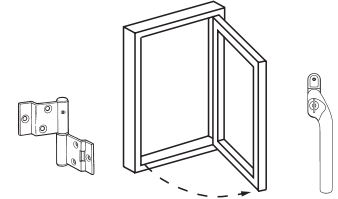

The window is delivered as sidehung with hinges and friction brake as well as sideguided and topguided, all with espagnolette locking and window handles. The hardware is made from stainless steel for high durability and security and live up to the standards for "Secured by Design".

A903

A903

E901

A901

A901

French door with Victoria® Oak threshold

Outward opening window/french door

Type: Sidehung window

Sidehung with anodized hinges, friction brake, espagnolette locking, Hoppe Tokyo F9 lockable window handle and handle controlled brake.

Window:

Min. width: 448 mm Max. width: 898 mm
Min. height: 713 mm Max. height: 1,843 mm

French door:

Min. width: 448 mm Max. width: 988 mm
Min. height: 1,848 mm Max. height: 2,453 mm

Type: Sidehung/sideguided window/french door, no mullion

Sidehung/sideguided window/french door with handle controlled brake. May optionally be delivered with floating mullion.