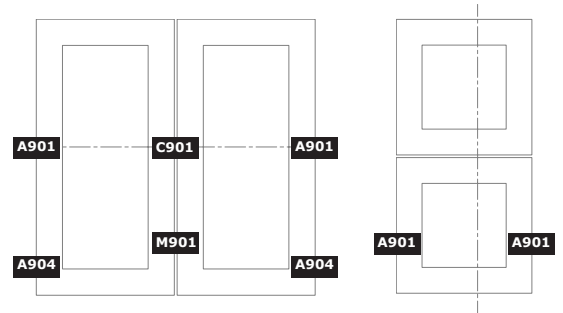

Sidehung window, no mullion:

Min. width: 843mm Max. width: 1,748 mm
Min. height: 713 mm Max. height: 1,843 mm

Sideguided window, no mullion:

Min. width : 656 mm Max. width: 1,743 mm
Min. height: 488 mm Max. height: 1,843 mm

Min. width: 353 mm Max. width: 898 mm
Min. height: 488 mm Max. height: 1,843 mm

Type: Topguided window

Topguided with friction brake, espagnolette locking and Hoppe Tokyo F9 lockable window handle.

Min. width: 388 mm Max. width: 1,498 mm
Min. height: 343 mm Max. height: 1,468 mm

Measurements:

Hights on handles	on the outer sash from	from the bottom
Sidehung/sideguided window/ french door	448 mm to 538 mm	224 mm
	538 mm to 674 mm	264 mm
	674 mm to 1,086 mm	224 mm
	1,086 mm to 1,138 mm	479 mm
	1,138 mm to 1,503 mm	539 mm
	1,503 mm to 1,713 mm	704 mm
	1,713 mm to 1,808 mm	759 mm
	from 1,808 mm	1,004 mm