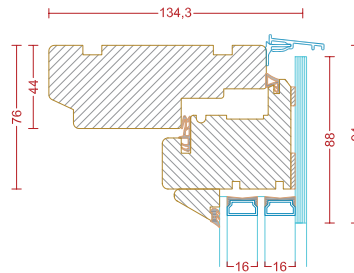

Glaslux

Vrogum has developed the ultimate window, which combines a unique design with maintenance free exterior and high technical values. The window is made with triple super low E (K-glass) glass with U-values from Ug-0,5 (standard Ug-0,9) and 6 mm toughened glass outside with 88 mm coloured edge. The outer pane overlaps the underlying timer frame and sash for a maintenance free exterior. Furthermore, the window is made with 2 weather seals for high wind and water tightness and sound insulation.

The window is delivered as sidehung with hinges and friction brake as well as sideguided and topguided, all with espagnolette locking and window handles. The hardware is made from stainless steel for high durability and security and live up to the standards for "Secured by Design".

A903

A903

E901

A901

A901

Type: Sidehung window

Sidehung with anodized hinges, friction brake, espagnolette locking, Hoppe Tokyo F9 lockable window handle and handle controlled brake.

Window:

Min. width: 448 mm   Max. width: 898 mm
Min. height: 713 mm   Max. height: 1,843 mm

French door:

Min. width: 448 mm   Max. width: 988 mm
Min. height: 1,848 mm   Max. height: 2,453 mm

Type: Sidehung/sideguided window/french door, no mullion

Sidehung/sideguided window/french door with handle controlled brake. May optionally be delivered with floating mullion.

Sidehung window, no mullion:

Min. width: 843mm   Max. width: 1,748 mm
Min. height: 713 mm   Max. height: 1,843 mm

Sideguided window, no mullion:

Min. width : 656 mm   Max. width: 1,743 mm
Min. height: 488 mm   Max. height: 1,843 mm

Sidehung french door, no mullion:

Min. width : 843 mm   Max. width: 1,923 mm
Min. height: 1,848 mm   Max. height: 2,453 mm

Type: Sideguided window