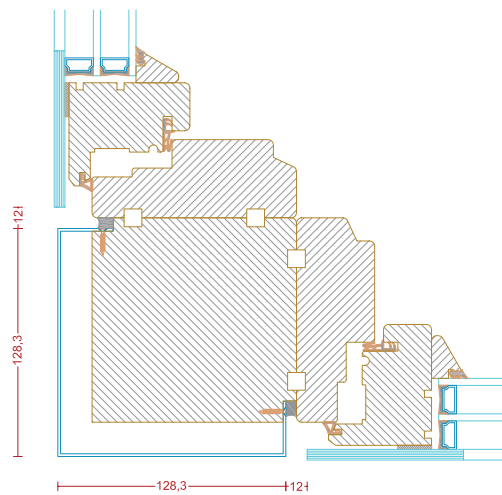

French door:

Min. width: 448 mm Max. width: 988 mm
Min. height: 1,848 mm Max. height: 2,453 mm

Type: Sidehung/sideguided window/french door, no mullion

Sidehung/sideguided window/french door with handle controlled brake. May optionally be delivered with floating mullion.

Sidehung window, no mullion:

Min. width: 843mm Max. width: 1,748 mm
Min. height: 713 mm Max. height: 1,843 mm

Sideguided window, no mullion:

Min. width : 656 mm Max. width: 1,743 mm
Min. height: 488 mm Max. height: 1,843 mm

Measurements:

Hights on handles	on the outer sash from	from the bottom
Sidehung/sideguided window/ french door	448 mm to 538 mm	224 mm
	538 mm to 674 mm	264 mm
	674 mm to 1,086 mm	224 mm
	1,086 mm to 1,138 mm	479 mm
	1,138 mm to 1,503 mm	539 mm
	1,503 mm to 1,713 mm	704 mm
	1,713 mm to 1,808 mm	759 mm
	from 1,808 mm	1,004 mm

A904

C901

M901

(Spandrel panel with a smooth panel on the inside and body-tinted glass on the outside)

Glaslux

A905 180° Corner post

Article no. L-GLX001

A906 90° Corner post