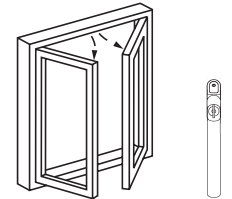

Sidehung with anodized hinges, friction brake, espagnolette locking, Hoppe Tokyo F9 lockable window handle and handle controlled brake.

Window:

Min. width: 448 mm Max. width: 898 mm
Min. height: 713 mm Max. height: 1,843 mm

French door:

Min. width: 448 mm Max. width: 988 mm
Min. height: 1,848 mm Max. height: 2,453 mm

Type: Sidehung/sideguided window/french door, no mullion

Sidehung/sideguided window/french door with handle controlled brake. May optionally be delivered with floating mullion.

Sidehung window, no mullion:

Min. width: 843mm Max. width: 1,748 mm
Min. height: 713 mm Max. height: 1,843 mm

Sideguided window, no mullion:

Min. width : 656 mm Max. width: 1,743 mm
Min. height: 488 mm Max. height: 1,843 mm