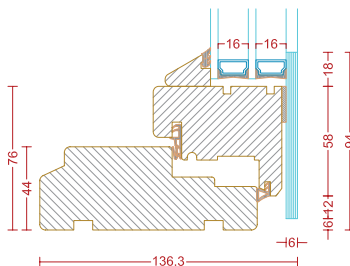

Glaslux

Vrogum has developed the ultimate window, which combines a unique design with maintenance free exterior and high technical values. The window is made with triple super low E (K-glass) glass with U-values from Ug-0,5 (standard Ug-0,9) and 6 mm toughened glass outside with 88 mm coloured edge. The outer pane overlaps the underlying timer frame and sash for a maintenance free exterior. Furthermore, the window is made with 2 weather seals for high wind and water tightness and sound insulation.

The window is delivered as sidehung with hinges and friction brake as well as sideguided and topguided, all with espagnolette locking and window handles. The hardware is made from stainless steel for high durability and security and live up to the standards for "Secured by Design".

A903

A903

E901

A901

A901

Type: Sidehung window

Sidehung with anodized hinges, friction brake, espagnolette locking, Hoppe Tokyo F9 lockable window handle and handle controlled brake.

Window:

Min. width: 448 mm   Max. width: 898 mm
Min. height: 713 mm   Max. height: 1,843 mm

French door:

Min. width: 448 mm   Max. width: 988 mm
Min. height: 1,848 mm   Max. height: 2,453 mm

Type: Sidehung/sideguided window/french door, no mullion

Sidehung/sideguided window/french door with handle controlled brake. May optionally be delivered with floating mullion.

Sidehung window, no mullion:

Min. width: 843mm   Max. width: 1,748 mm
Min. height: 713 mm   Max. height: 1,843 mm

Sideguided window, no mullion:

Min. width : 656 mm   Max. width: 1,743 mm
Min. height: 488 mm   Max. height: 1,843 mm

Sidehung french door, no mullion:

Min. width : 843 mm   Max. width: 1,923 mm
Min. height: 1,848 mm   Max. height: 2,453 mm

Type: Sideguided window