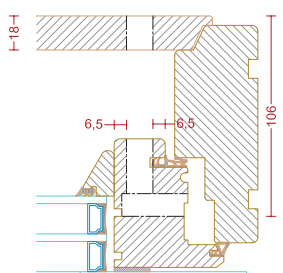

Measurements:

Hights on handles	on the outer sash from	from the bottom
Sidehung/sideguided window/ french door	448 mm to 538 mm	224 mm
	538 mm to 674 mm	264 mm
	674 mm to 1,086 mm	224 mm
	1,086 mm to 1,138 mm	479 mm
	1,138 mm to 1,503 mm	539 mm
	1,503 mm to 1,713 mm	704 mm
	1,713 mm to 1,808 mm	759 mm
	from 1,808 mm	1,004 mm

A901

A901

A901

A904

A901

A901

A901

A904

C901

M901

(Spandrel panel with a smooth panel on the inside and body-tinted glass on the outside)