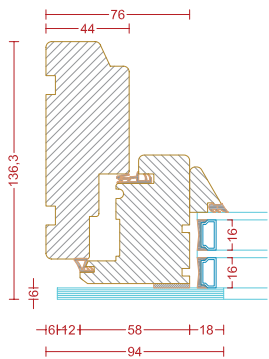

Measurements:

Hights on handles	on the outer sash from	from the bottom
Sidehung/sideguided window/ french door	448 mm to 538 mm	224 mm
	538 mm to 674 mm	264 mm
	674 mm to 1,086 mm	224 mm
	1,086 mm to 1,138 mm	479 mm
	1,138 mm to 1,503 mm	539 mm
	1,503 mm to 1,713 mm	704 mm
	1,713 mm to 1,808 mm	759 mm
	from 1,808 mm	1,004 mm

A901

A901

A901

A904

A901

A901

A901

A904

C901

M901

(Spandrel panel with a smooth panel on the inside and body-tinted glass on the outside)