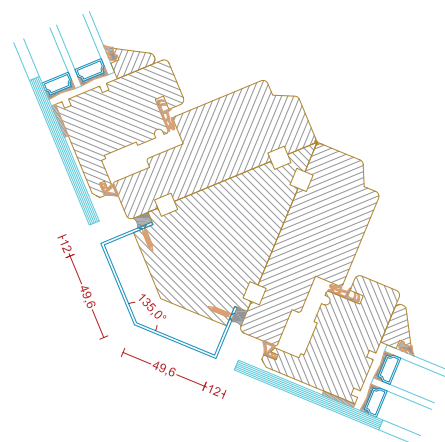

A907 45° Corner post

Article no. L-GLX003