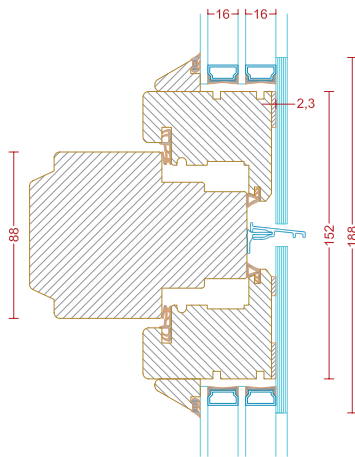

Glaslux

Vrogum has developed the ultimate window, which combines a unique design with maintenance free exterior and high technical values. The window is made with triple super low E (K-glass) glass with U-values from Ug-0,5 (standard Ug-0,9) and 6 mm toughened glass outside with 88 mm coloured edge. The outer pane overlaps the underlying timer frame and sash for a maintenance free exterior. Furthermore, the window is made with 2 weather seals for high wind and water tightness and sound insulation.

The window is delivered as sidehung with hinges and friction brake as well as sideguided and topguided, all with espagnolette locking and window handles. The hardware is made from stainless steel for high durability and security and live up to the standards for "Secured by Design".

A903

A903

E901

A901

A901

Type: Sidehung window

Sidehung with anodized hinges, friction brake, espagnolette locking, Hoppe Tokyo F9 lockable window handle and handle controlled brake.

Window:

Min. width: 448 mm   Max. width: 898 mm
Min. height: 713 mm   Max. height: 1,843 mm

French door:

Min. width: 448 mm   Max. width: 988 mm
Min. height: 1,848 mm   Max. height: 2,453 mm

Type: Sidehung/sideguided window/french door, no mullion

Sidehung/sideguided window/french door with handle controlled brake. May optionally be delivered with floating mullion.

Sidehung window, no mullion:

Min. width: 843mm   Max. width: 1,748 mm
Min. height: 713 mm   Max. height: 1,843 mm

Sideguided window, no mullion:

Min. width : 656 mm   Max. width: 1,743 mm
Min. height: 488 mm   Max. height: 1,843 mm

Sidehung french door, no mullion:

Min. width : 843 mm   Max. width: 1,923 mm
Min. height: 1,848 mm   Max. height: 2,453 mm

Type: Sideguided window