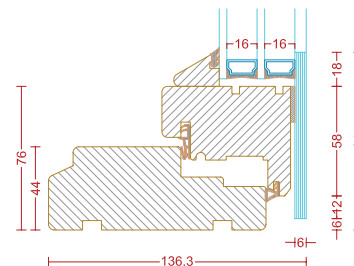

A901

French door with Victoria® Oak threshold